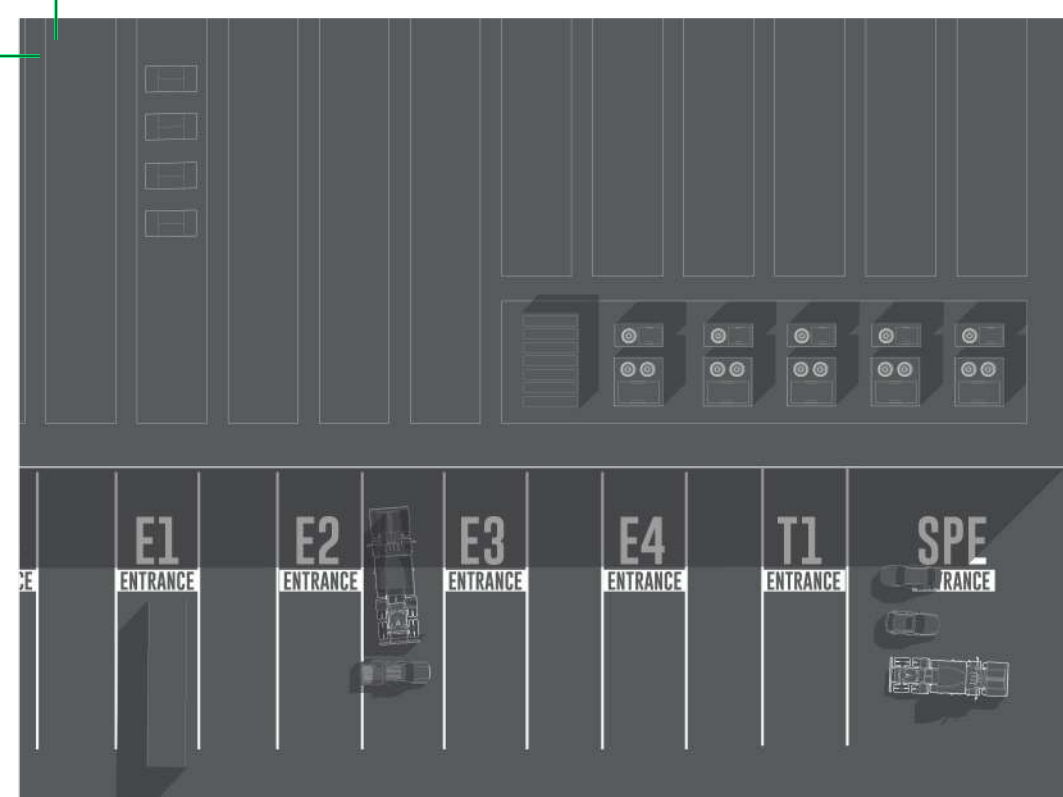

WE ARRANGE AND COORDINATE EVERY ASPECT OF YOUR TRANSPORT OPERATIONS, BRINGING OUR EXPERTISE, EXPERIENCE AND PASSION FOR WHAT WE DO TO THE TABLE.

LOGISTICS

We can offer a wide range of logistics services, including inspecting goods on arrival, storage, order preparation and picking, packing and dispatching, palletising, repacking, labelling, etc.

CUSTOMS

Our agents

- Handle all customs formalities (EXA, IMA, T1, etc.)
- Can act on your behalf or accompany you during customs inspections
- Advice service available
- Temporary warehouse